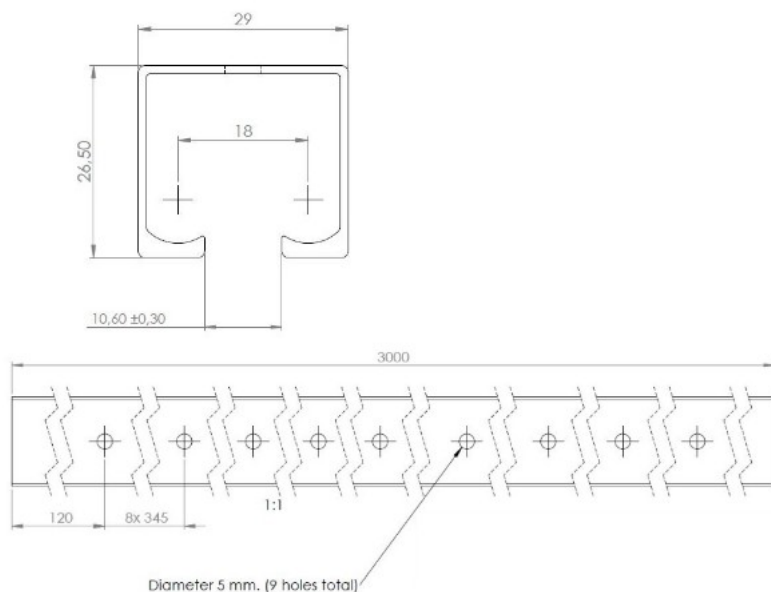

PRODUCT SHEET

Description:

Alu Profile-Milled, 29x26,5x3000mm, F/Sliding System L1001 W/9 Screw Holes ø5mm

Item number:

28.25.206-0

Units	Box	Carton	HS Code	Barcode
Pcs.	0	20	7604299090	
				5704866094863

SISO A/S